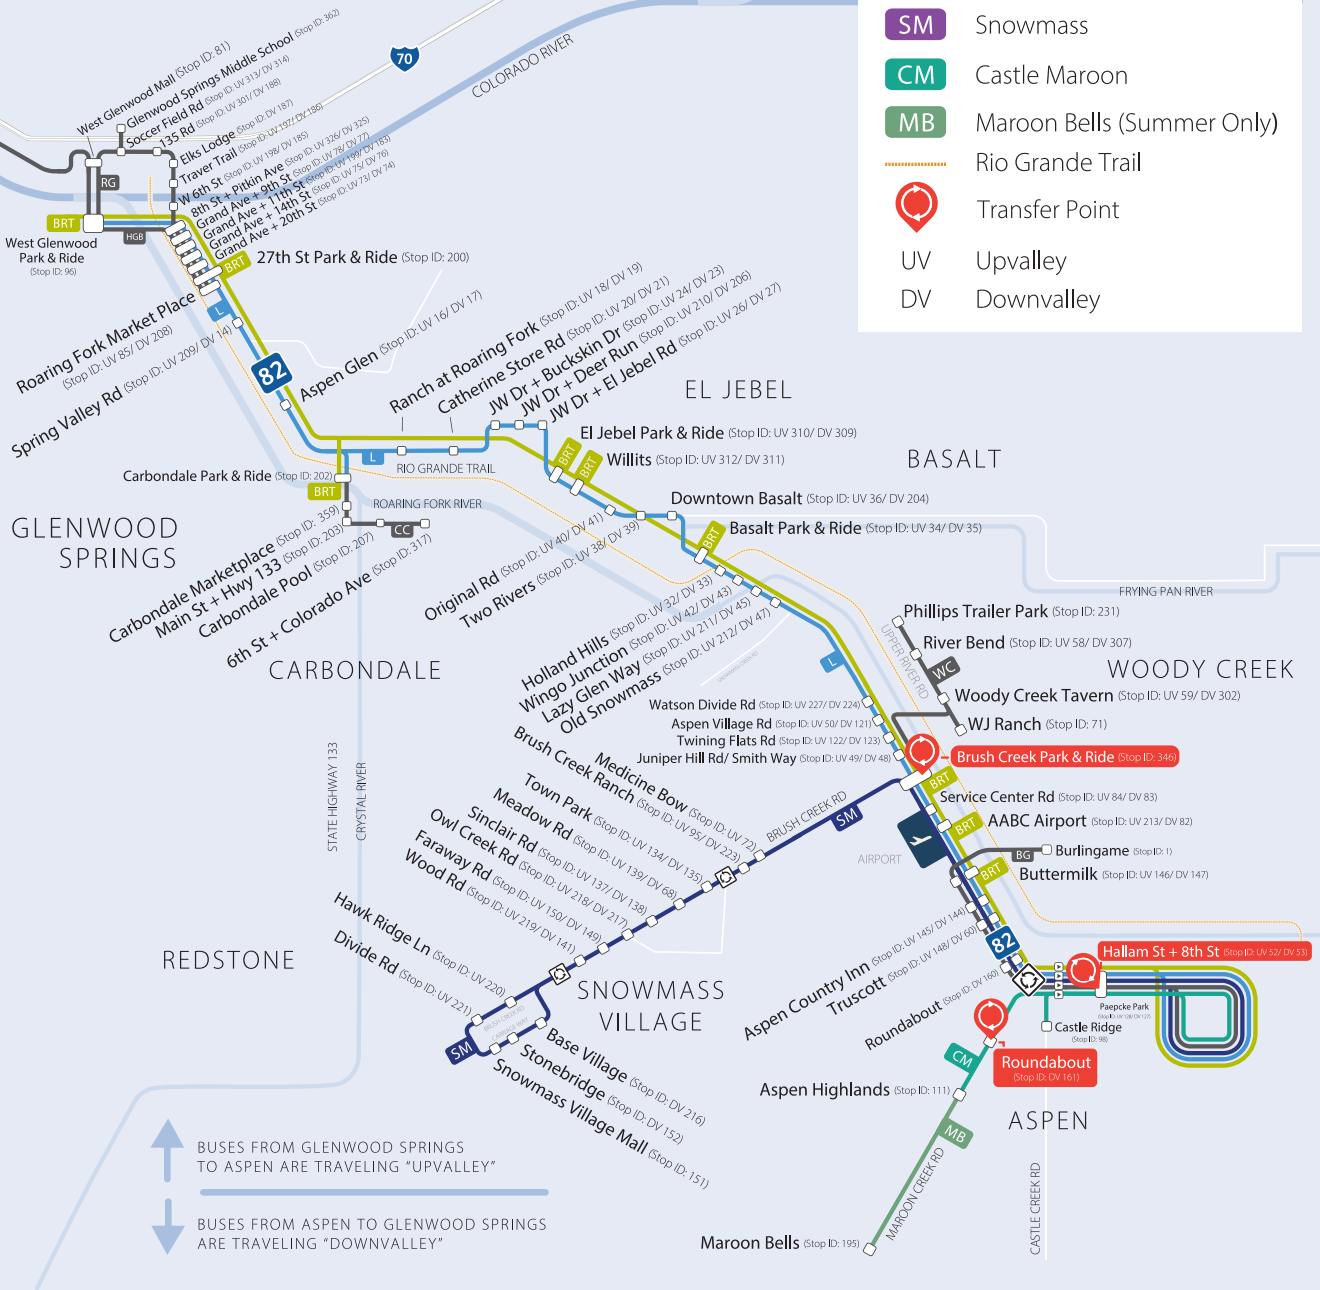

# ROUTES

- BRT VelociRFTA Bus Rapid Transit
- L Local Valley Bus
- SM Snowmass
- CM Castle Maroon
- MB Maroon Bells (Summer Only)
- Rio Grande Trail
- Transfer Point
- UV Upvalley
- DV Downvalley

BUSES FROM GLENWOOD SPRINGS TO ASPEN ARE TRAVELING "UPVALLEY"  
 BUSES FROM ASPEN TO GLENWOOD SPRINGS ARE TRAVELING "DOWNVALLEY"

### Taking a BRT bus to Maroon Bells

### Taking a L bus to Maroon Bells

### BIKE LOADING:

Bikes are allowed to be loaded on the Maroon Bells shuttle route. They're only allowed to be loaded at either end.