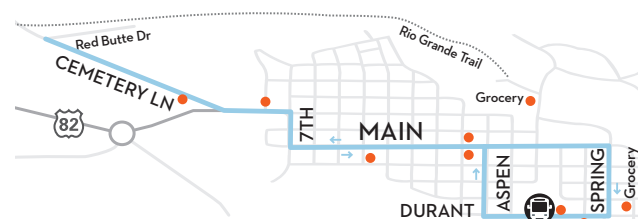

Sundays (beginning 10/27).....9:00 a.m. - 9:00 p.m.

Provides service from Rubey Park to Maroon Creek Road and Castle Creek Road serving Aspen Valley Hospital, Aspen Highlands Village and the Aspen Recreation Center.

Outbound: Departs Rubey Park Transit Center at :00, :20 and :40
Departs Castle Ridge at :07, :27 and :47

Inbound: Departs Aspen Highlands at :00, :20 and :40
Departs Castle Ridge/Aspen Valley Hospital at :05, :25 and :45

Cemetery Lane

CL

Monday - Saturday7:00 a.m. - 12:00 a.m.

Sundays9:00 a.m. - 9:00 p.m.

Travels from Rubey Park to the Cemetery Lane residential area.

Outbound: Departs Rubey Park Transit Center at :00 and :30

Outbound: Departs Rubey Park Transit Center at :15 and :45

Inbound: Departs Lupine Drive at :00 and :30
Dial-a-Ride serves residential areas in Mountain Valley, McSkimming Road, Eastwood Road, and Stillwater Drive. Cash fare is \$1 with discounted passes available.