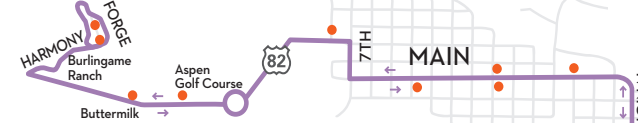

For more Info: 970.925.8484

rfta.com
Lost & Found 970.384.4888

FREE Wireless Internet Connection Available at Rubey Park

FREE SHUTTLE ROUTES

KEY: Rubey Park Transit Center Rio Grande Parking Garage WE-cycle Stations (subject to change)

Burlingame/Hwy 82

BG

Daily6:35 a.m. - 12:20 a.m.

Provides service from Rubey Park to the Burlingame Ranch housing complex via Hwy 82. This route is a convenient option for reaching the Aspen Golf Course or Buttermilk Mountain.