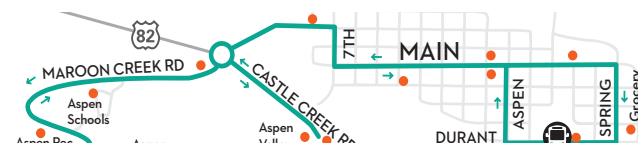

Burlingame/Hwy 82

BG

Daily6:35 a.m. - 12:20 a.m.

Provides service from Rubey Park to the Burlingame Ranch housing complex via Hwy 82. This route is a convenient option for reaching the Aspen Golf Course or Buttermilk Mountain.

Outbound: Departs Rubey Park at :20 & :50 from 7:20 a.m. - 12:20 a.m.

Inbound: Departs Burlingame at :05 & :35 from 6:35 a.m. - 11:35 p.m.

Castle/Maroon

CM

Monday-Saturday7:00 a.m. - 12:00 a.m.

Sundays (through 10/20).....7:00 a.m. - 9:00 p.m.

Sundays (beginning 10/27).....9:00 a.m. - 9:00 p.m.

Provides service from Rubey Park to Maroon Creek Road and Castle Creek Road serving Aspen Valley Hospital, Aspen Highlands Village and the Aspen Recreation Center.

Outbound: Departs Rubey Park Transit Center at :00, :20 and :40
Departs Castle Ridge at :07, :27 and :47

Inbound: Departs Aspen Highlands at :00, :20 and :40
Departs Castle Ridge/Aspen Valley Hospital at :05, :25 and :45