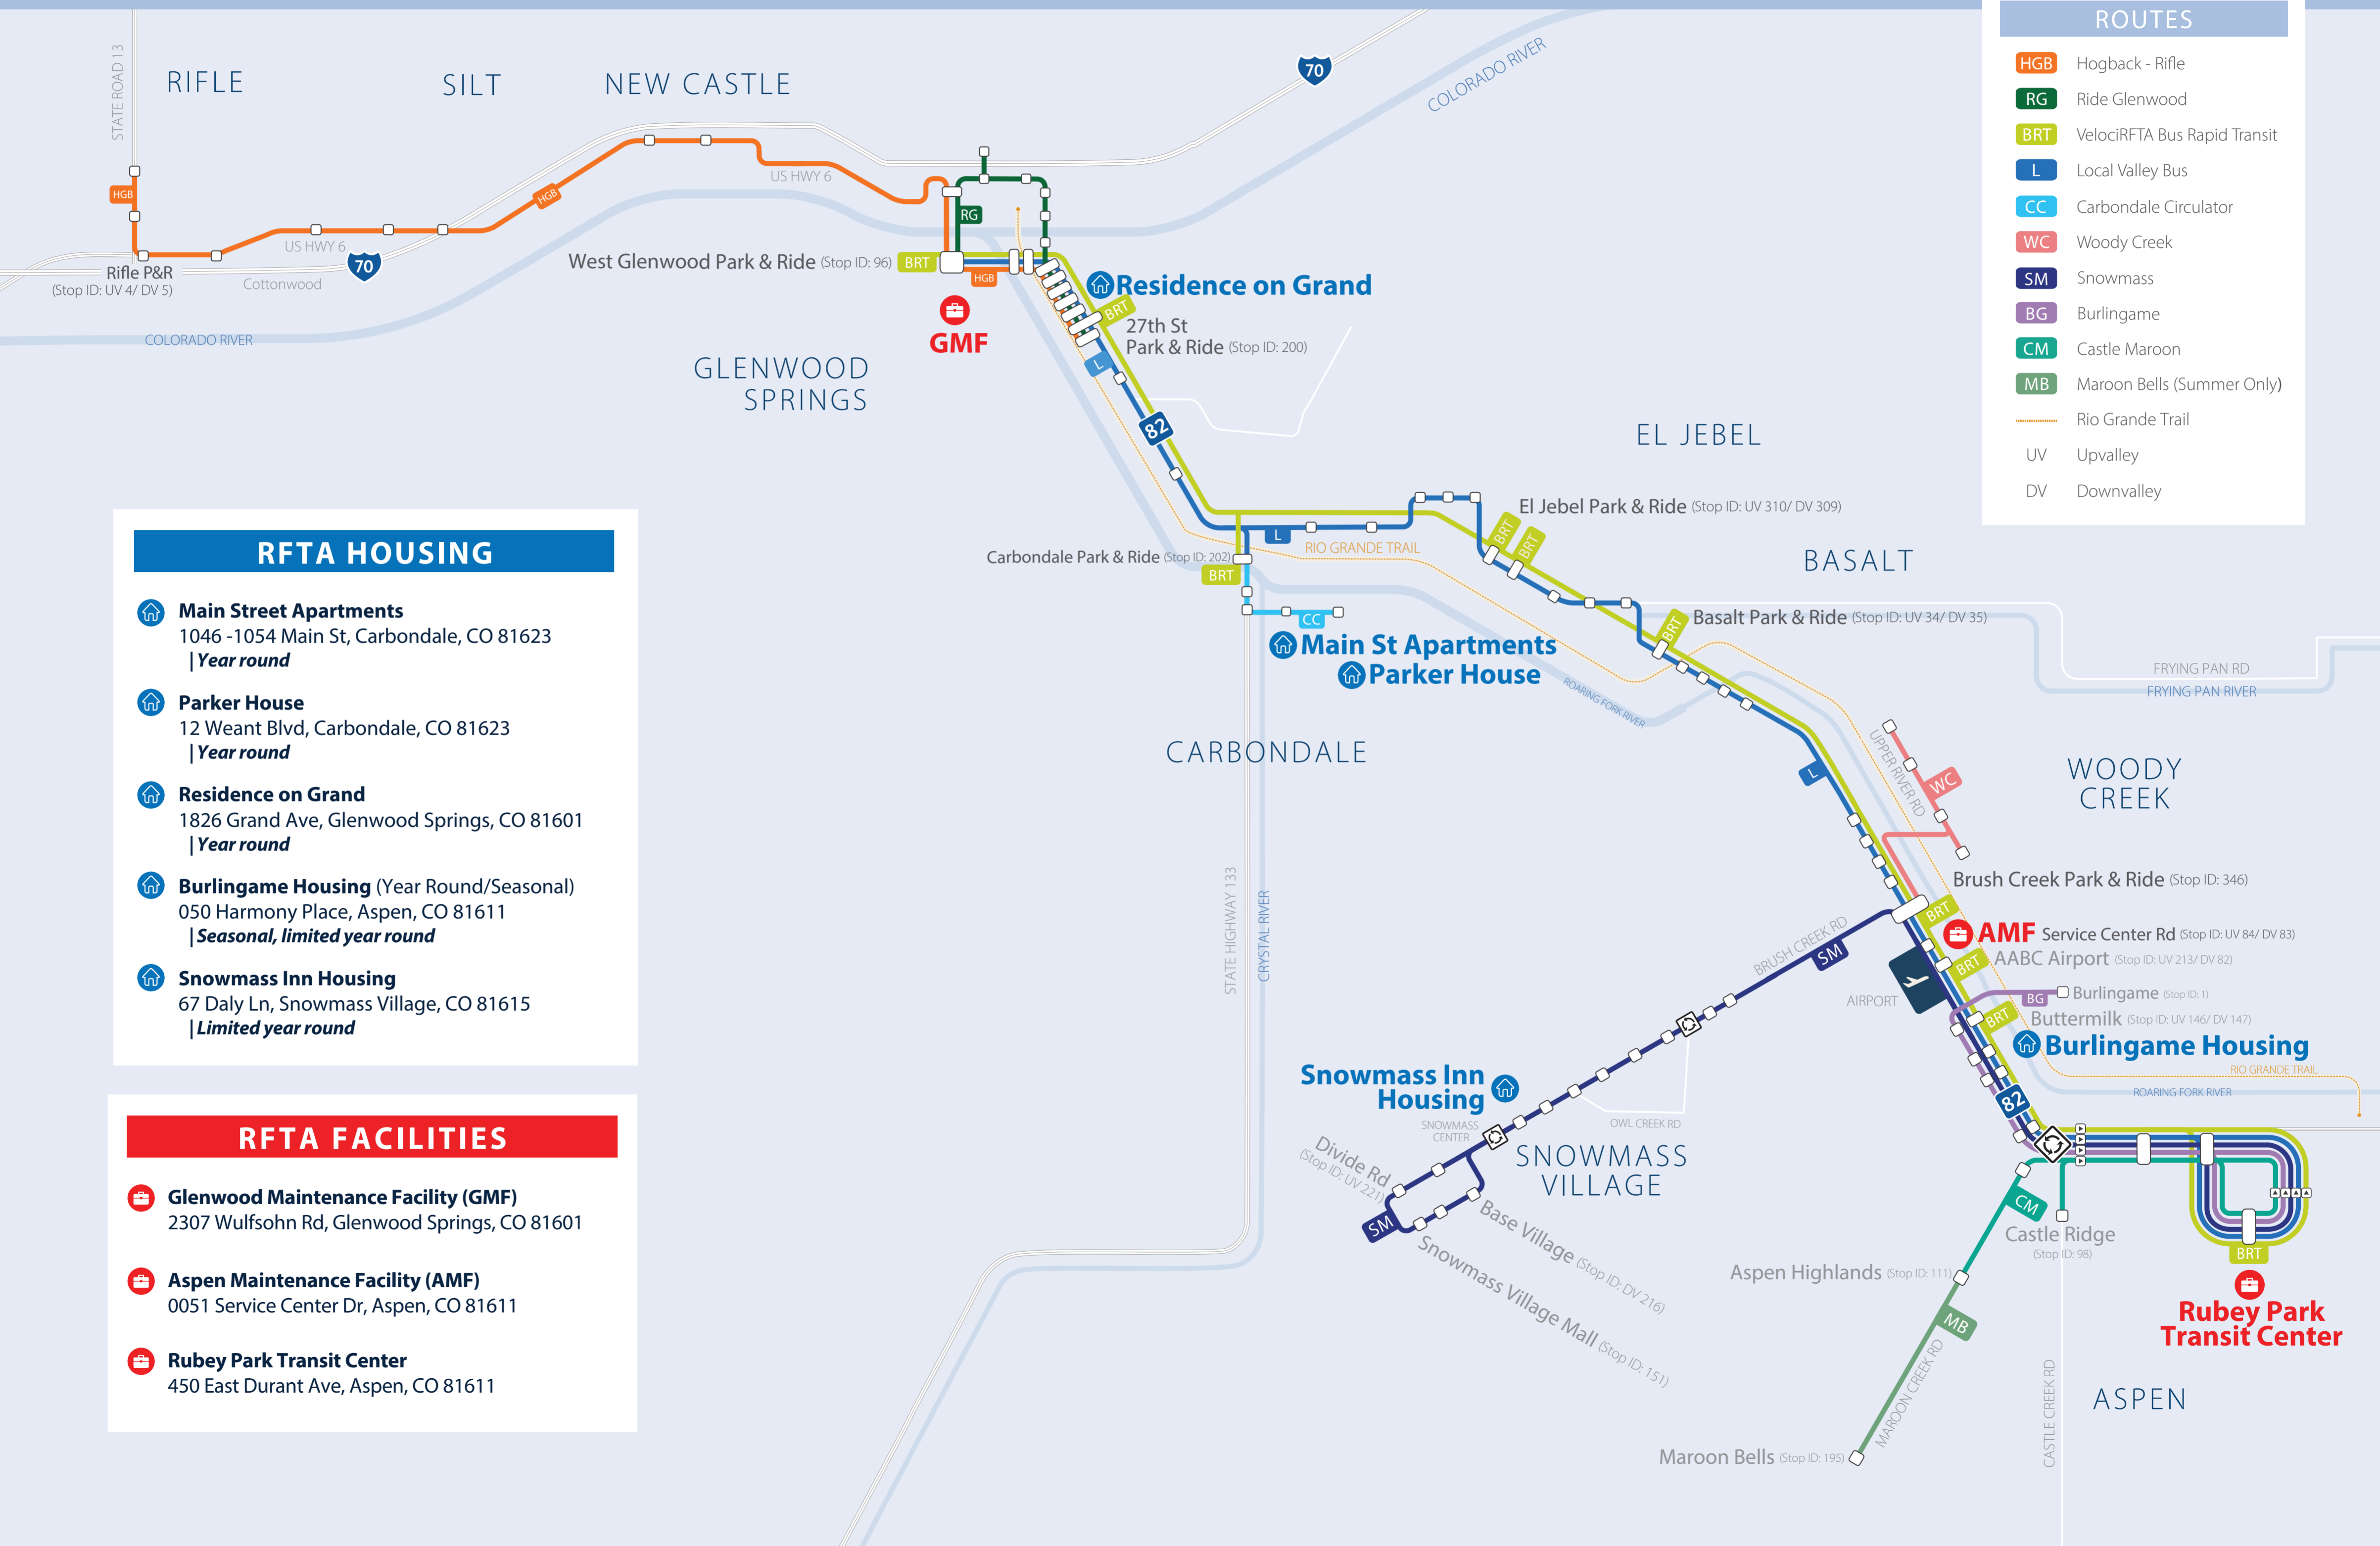

ROUTES	
<span style="color: orange;">■</span> HGB	Hogback - Rifle
<span style="color: green;">■</span> RG	Ride Glenwood
<span style="color: yellow;">■</span> BRT	VelociRFTA Bus Rapid Transit
<span style="color: blue;">■</span> L	Local Valley Bus
<span style="color: cyan;">■</span> CC	Carbondale Circulator
<span style="color: red;">■</span> WC	Woody Creek
<span style="color: purple;">■</span> SM	Snowmass
<span style="color: brown;">■</span> BG	Burlingame
<span style="color: teal;">■</span> CM	Castle Maroon
<span style="color: darkgreen;">■</span> MB	Maroon Bells (Summer Only)
<span style="color: orange;">—</span>	Rio Grande Trail
UV	Upvalley
DV	Downvalley

## RFTA HOUSING

- Main Street Apartments**  
1046 -1054 Main St, Carbondale, CO 81623  
**| Year round**
- Parker House**  
12 Weant Blvd, Carbondale, CO 81623  
**| Year round**
- Residence on Grand**  
1826 Grand Ave, Glenwood Springs, CO 81601  
**| Year round**
- Burlingame Housing** (Year Round/Seasonal)  
050 Harmony Place, Aspen, CO 81611  
**| Seasonal, limited year round**
- Snowmass Inn Housing**  
67 Daly Ln, Snowmass Village, CO 81615  
**| Limited year round**

## RFTA FACILITIES

- Glenwood Maintenance Facility (GMF)**  
2307 Wulfsohn Rd, Glenwood Springs, CO 81601
- Aspen Maintenance Facility (AMF)**  
0051 Service Center Dr, Aspen, CO 81611
- Rubey Park Transit Center**  
450 East Durant Ave, Aspen, CO 81611